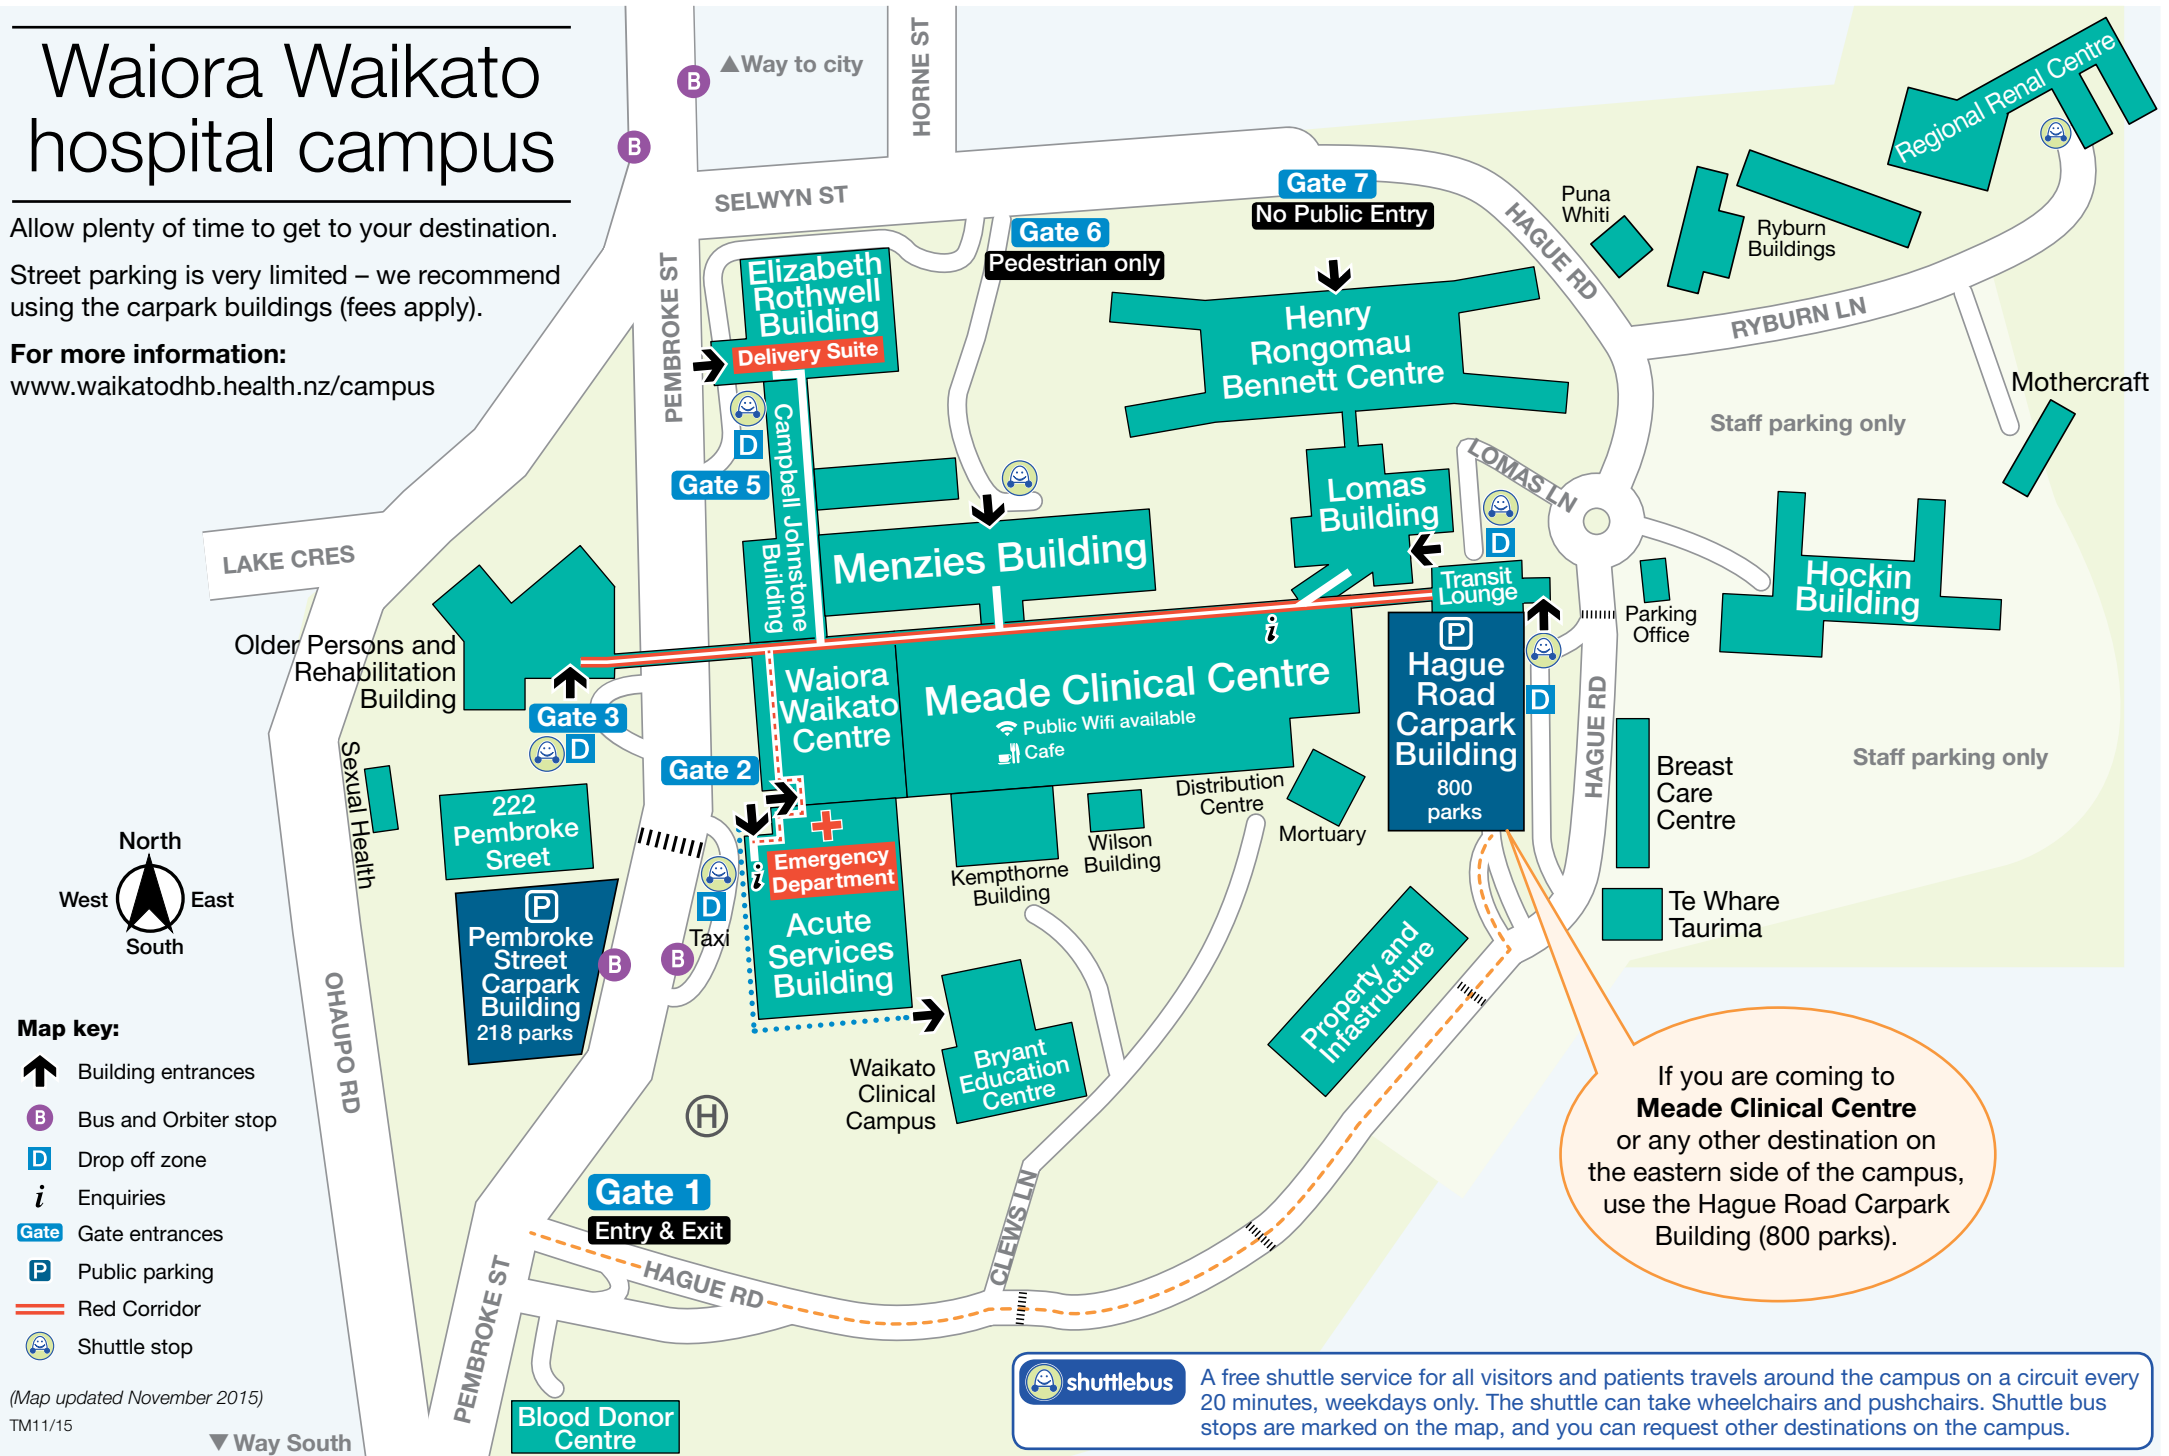

Waiora Waikato hospital campus

Allow plenty of time to get to your destination.

Street parking is very limited – we recommend using the carpark buildings (fees apply).

For more information:

www.waikatodhb.health.nz/campus

If you are coming to **Meade Clinical Centre** or any other destination on the eastern side of the campus, use the Hague Road Carpark Building (800 parks).

shuttlebus A free shuttle service for all visitors and patients travels around the campus on a circuit every 20 minutes, weekdays only. The shuttle can take wheelchairs and pushchairs. Shuttle bus stops are marked on the map, and you can request other destinations on the campus.

- Map key:**
- Building entrances
 - Bus and Orbiter stop
 - Drop off zone
 - Enquiries
 - Gate entrances
 - Public parking
 - Red Corridor
 - Shuttle stop

(Map updated November 2015)
TM11/15

▼ Way South